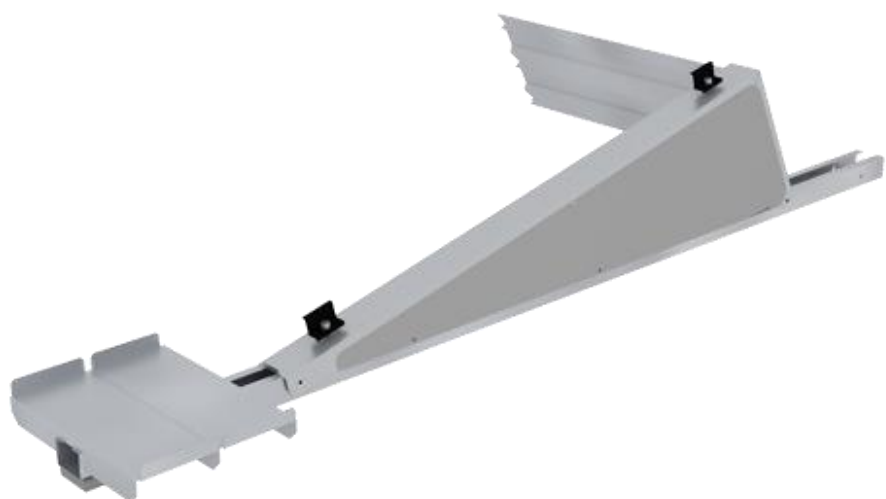

SKY IS LIMIT

ERKOL A.Ş

TILE ROOF
H-MOUNTING

PARTS

Photo	Art. -No.	Product name
	ERK1015	Triple adjustable roof hook (stainless steel)
	ERK1001	H-Profile 4,70m / 4,80m / 6,00m (Aluminium)
	ERK1009	Connection piece for h-profile
	ERK1012	End cap 40x40 (black)
	ERK1017	Center clamp with click system (black)
	ERK1016	End clamp with click system (black)
	ERK1035	M10x30 T-Head bolt
	ERK1036	M10 Hexagonal locknut

SKY IS LIMIT

ERKOL A.S

TILE ROOF
L-MOUNTING

PARTS

Photo	Art. -No.	Product name
	ERK1013	Triple adjustable roof hook (Aluminium)
	ERK1005	L-Profile 4,70m / 4,80m / 6,00m (Aluminium)
	ERK1011	Connection piece for L-profile
	ERK1012	End cap 40x40 (black)
	ERK1017	Center clamp with click system (black)
	ERK1016	End clamp with click system (black)
	ERK1037	M8x30 T-Head bolt
	ERK1038	M8 Hexagonal locknut

SKY IS LIMIT

ERKOL A.Ş.

FLAT ROOF
(HORIZONTAL)

PARTS

Photo	Art. -No.	Product name
	ERK1042	Mounting frame (horizontal)
	ERK1049	Side windshield (horizontal)
	ERK1052	Rear windshield (horizontal)
	ERK1023	Ballast plate 310x120mm
	ERK1018	End clamp (black)
	ERK1022	Middle clamp (black)
	ERK1019	Protection mat
	ERK1034	M8x35 bolt
	ERK1020	Bi-metal screw

SKY IS LIMIT

ERKOL A.S

FLAT ROOF
(VERTICAL)

PARTS

Photo	Art. -No.	Product name
	ERK1043	Mounting frame (vertical)
	ERK1050	Side windshield (vertical)
	ERK1053	Rear windshield (vertical)
	ERK1023	Ballast plate 310x120mm
	ERK1018	End clamp (black)
	ERK1022	Middle clamp (black)
	ERK1019	Protection mat
	ERK1034	M8x35 bolt
	ERK1020	Bi-metal screw