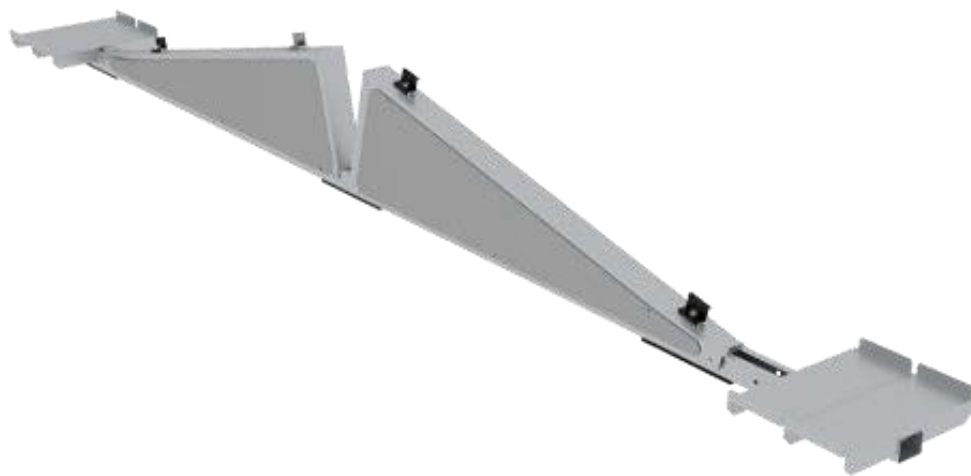

SKY IS LIMIT

ERKOL A.Ş

TILE ROOF
H-MOUNTING

PARTS

Photo	Art. -No.	Product name
	ERK1015	Triple adjustable roof hook (stainless steel)
	ERK1001	H-Profile 4,70m / 4,80m / 6,00m (Aluminium)
	ERK1009	Connection piece for h-profile
	ERK1012	End cap 40x40 (black)
	ERK1017	Center clamp with click system (black)
	ERK1016	End clamp with click system (black)
	ERK1035	M10x30 T-Head bolt
	ERK1036	M10 Hexagonal locknut

SKY IS LIMIT

ERKOL A.S

TILE ROOF
L-MOUNTING

PARTS

Photo	Art. -No.	Product name
	ERK1013	Triple adjustable roof hook (Aluminium)
	ERK1005	L-Profile 4,70m / 4,80m / 6,00m (Aluminium)
	ERK1011	Connection piece for L-profile
	ERK1012	End cap 40x40 (black)
	ERK1017	Center clamp with click system (black)
	ERK1016	End clamp with click system (black)
	ERK1037	M8x30 T-Head bolt
	ERK1038	M8 Hexagonal locknut

SKY IS LIMIT

ERKOL A.S

FLAT ROOF
(VERTICAL)

PARTS

Photo	Art. -No.	Product name
	ERK1043	Mounting frame (vertical)
	ERK1050	Side windshield (vertical)
	ERK1053	Rear windshield (vertical)
	ERK1023	Ballast plate 310x120mm
	ERK1018	End clamp (black)
	ERK1022	Middle clamp (black)
	ERK1019	Protection mat
	ERK1034	M8x35 bolt
	ERK1020	Bi-metal screw

SKY IS LIMIT

ERKOL A.Ş

FLAT ROOF
(EAST-WEST)

PARTS

Photo	Art. -No.	Product name
	ERK1044	Mounting frame (East,West)
	ERK1051	Side windshield (East,West)
	ERK1023	Ballast plate 310x120mm
	ERK1018	End clamp (black)
	ERK1019	Protection mat
	ERK1034	M8x35 bolt
	ERK1020	Bi-metal screw